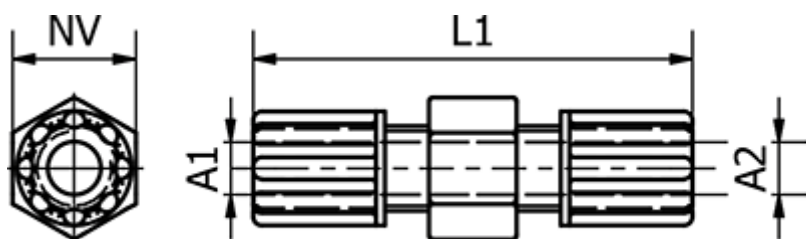

# Data Sheet

Article number: 58614004

Description: Push-on 140.04, Ø9/12, Ø9/12  
Straight

## Measures

---

Ext. Hose Diameter A1 = 9/12

Ext. Hose Diameter A2 = 9/12

L1 = 58

NV = 24